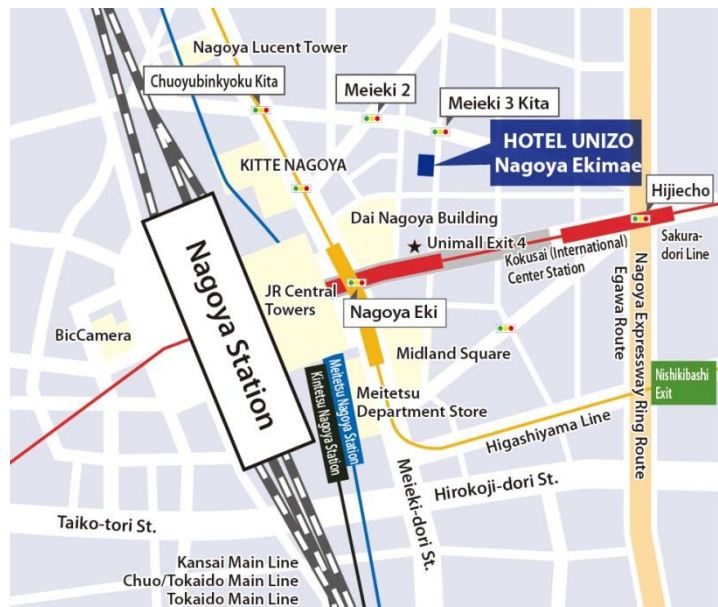

■Breakfast

For breakfast, Kuchiguchi (zetton inc., Head Office: Tokyo) will allow guests to choose from either a Japanese or Western set meal, both of which include a mini buffet of local dishes, meeting the wide needs of guests.

■Reservations

Webpage: <https://www.unizo-hotel.co.jp/en/nagoya.ekimae/>

Tel: HOTEL UNIZO Nagoya Ekimae +81-52-589-2281
Through June 10: 9:00-17:00 local time, closed Sat, Sun, Holidays
June 11 onward: 24 hours per day, 365 days per year

■About HOTEL UNIZO Nagoya Ekimae

<Property Overview>

Location	3-16-8 Meieki, Nakamura-ku, Nagoya, Aichi
Access	JR, subway; Nagoya Station: 5 minutes on foot Meitetsu, Meitetsu Nagoya Station: 7 minutes on foot Kintetsu, Kintetsu Nagoya Station: 7 minutes on foot
Number of Rooms	210 Rooms (Single: 133 rooms, Double: 59 rooms, Twin: 13 rooms, Universal Single: 4 rooms, Universal Twin: 1 room)
Land Area	663.31 m² (200.65 tsubo*)
Floor Area	4,484.00 m² (1,356.41 tsubo)
Structure, Size	Steel frame construction; 13F above ground
Tenants	Restaurant (Kuchiguchi: http://www.zetton.co.jp/)

*Tsubo: 3.306m²

<Hotel Exterior Image, Location Map>

(Note) Schedule, building details & size, details shown in images and other items are as planned as of the date of this release. Details are subject to change.