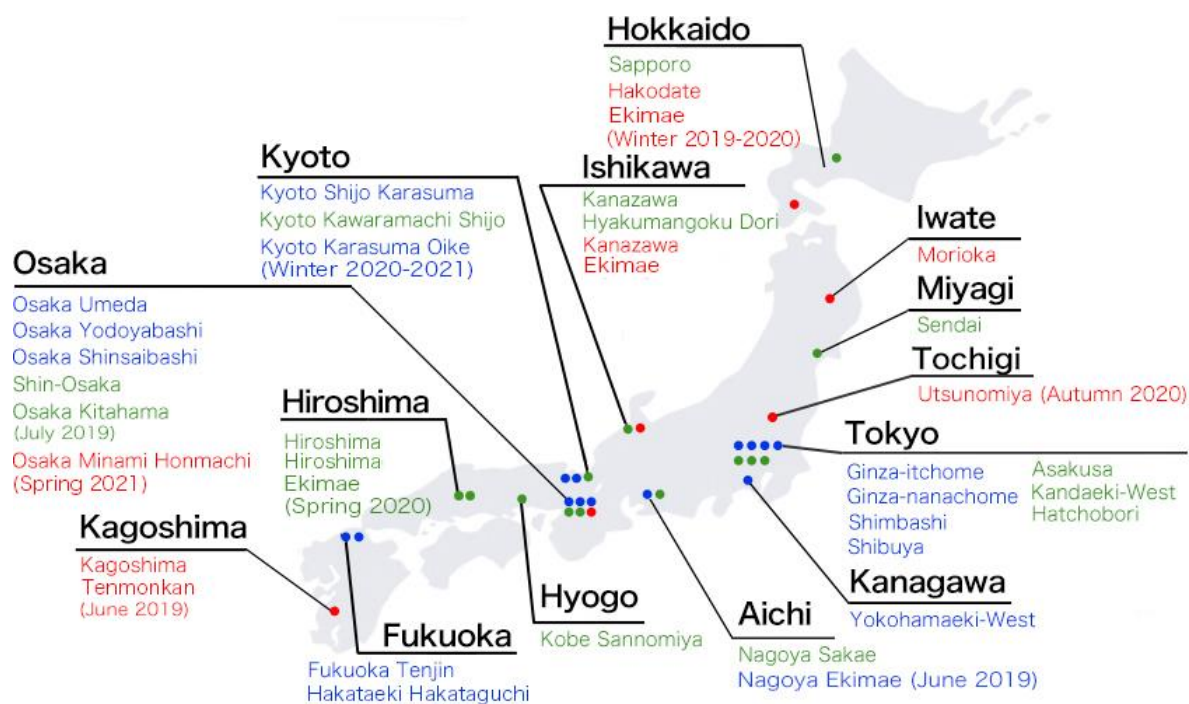

■Hotels of the UNIZO Group (as of the date of this release)

<Hotels in Operation> 24 Hotels, 5,422 Rooms

Brand	Hotels/Rooms	Hotel
HOTEL UNIZO	11 hotels, 2,500 rooms	Ginza-itchohome, Ginza-nanachome, Shimbashi, Shibuya, Yokohamaeki-West, Kyoto Shijo Karasuma, Osaka Umeda, Osaka Yodoyabashi, Osaka Shinsaibashi, Fukuoka Tenjin, Hakataeki Hakataguchi
UNIZO INN	11 hotels, 2,271 rooms	Sapporo, Sendai, Asakusa, Kandaeki-West, Hatchobori, Kanazawa Hyakumangoku Dori, Nagoya Sakae, Kyoto Kawaramachi Shijo, Shin-Osaka, Kobe Sannomiya, Hiroshima
UNIZO INN Express	2 hotels, 651 rooms	Kanazawa Ekimae, Morioka

<Hotels in Planning and Development> 8 Hotels, 2,462 Rooms (planned)

Brand	Hotels/Rooms	Hotel
HOTEL UNIZO	2 hotels, 527 rooms	Nagoya Ekimae, Kyoto Karasuma Oike
UNIZO INN	2 hotels, 541 rooms	Osaka Kitahama, Hiroshima Ekimae
UNIZO INN Express	4 hotels, 1,394 rooms	Kagoshima Tenmonkan, Hakodate Ekimae, Utsunomiya, Osaka Minami Honmachi

- HOTEL UNIZO • UNIZO INN • UNIZO INN Express
- Periods inside of brackets ( ) are the scheduled period of opening.
- Names of some hotels scheduled to be opened are provisional names.
- Plans are subject to change.

■Contact

Public Relations Department, UNIZO Hotel Company, Limited
TEL: +81-3-3523-7574