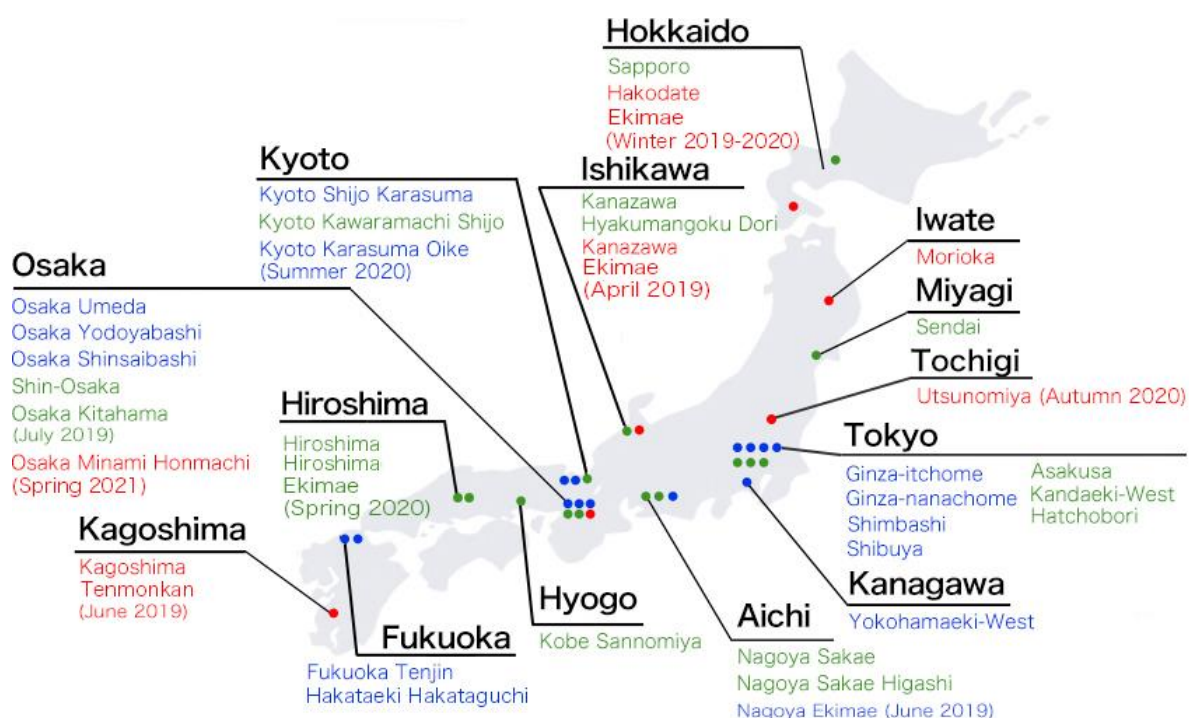

■Hotels of the UNIZO Group (as of the date of this release)

<Hotels in Operation> 24 Hotels, 5,178 Rooms

Brand	Hotels/Rooms	Hotel
HOTEL UNIZO	11 hotels, 2,500 rooms	Ginza-itchome, Ginza-nanachome, Shimbashi, Shibuya, Yokohamaeki-West, Kyoto Shijo Karasuma, Osaka Umeda, Osaka Yodoyabashi, Osaka Shinsaibashi, Fukuoka Tenjin, Hakataeki Hakataguchi
UNIZO INN	12 hotels, 2,419 rooms	Sapporo, Sendai, Asakusa, Kandaeki-West, Hatchobori, Kanazawa Hyakumangoku Dori, Nagoya Sakae, Nagoya Sakae Higashi, Kyoto Kawaramachi Shijo, Shin-Osaka, Kobe Sannomiya, Hiroshima
UNIZO INN Express	1 hotel, 259 rooms	Morioka

<Hotels in Planning and Development> 9 Hotels, 2,852 Rooms (planned)

Brand	Hotels/Rooms	Hotel
HOTEL UNIZO	2 hotels, 525 rooms	Nagoya Ekimae, Kyoto Karasuma Oike
UNIZO INN	2 hotels, 541 rooms	Osaka Kitahama, Hiroshima Ekimae
UNIZO INN Express	5 hotels, 1,786 rooms	Kanazawa Ekimae, Kagoshima Tenmonkan, Hakodate Ekimae, Utsunomiya, Osaka Minami Honmachi

- HOTEL UNIZO • UNIZO INN • UNIZO INN Express
- Periods inside of brackets ( ) are the scheduled period of opening.
- Names of some hotels scheduled to be opened are provisional names.
- Plans are subject to change.

■Contact

Public Relations Department, UNIZO Hotel Company, Limited
TEL: +81-3-3523-7574