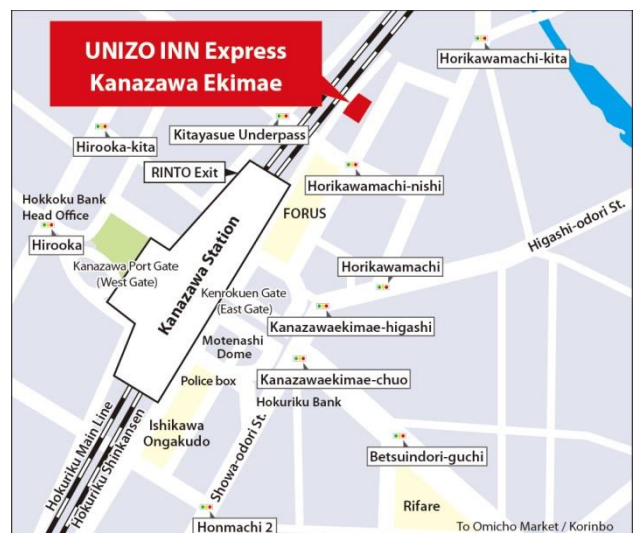

■Breakfast

For breakfast, BELUGA CAFE (Morning Ace Limited, Head Office: Tokyo) will offer a Japanese/Western buffet including local dishes from the Kanazawa area. With this, UNIZO INN Express Kanazawa Ekimae will meet the wide needs of guests.

■Reservations

Webpage: <https://www.unizo-hotel.co.jp/en/express-kanazawa.ekimae/>
Tel: UNIZO INN Express Kanazawa Ekimae +81-76-222-5300
Through April 9: 9:00-17:00 local time, closed Sat, Sun, Holidays
April 10 onward: 24 hours per day, 365 days per year

■About UNIZO INN Express Kanazawa Ekimae

<Property Overview>

Location	8-16 Horikawashinmachi, Kanazawa City, Ishikawa Prefecture
Access	▪ JR, IR—Kanazawa Station: 5 minutes on foot from Kenrokuen Gate (East Gate) / 3 minutes on foot from RINTO (shopping facilities) Exit ▪ Komatsu Airport: 7 minutes on foot from Kanazawa Station West Gate stop, Komatsu Airport Limousine Bus
Number of Rooms	392 Rooms (Single: 380 rooms, Semidouble: 11 rooms, Universal Twin: 1 room)
Land Area	1,023.85 m² (309.71 tsubo*)
Floor Area	6,653.63 m² (2,012.72 tsubo)
Structure, Size	Steel frame construction, portions are reinforced concrete; 12F above ground, 1F below ground
Tenants	Restaurant (BELUGA CAFE: https://www.beluga-cafe.com/)

*Tsubo: 3.306m²

<Hotel Exterior Image, Location Map>

(Note) Schedule, building details & size, details shown in images and other items are as planned as of the date of this release. Details are subject to change.