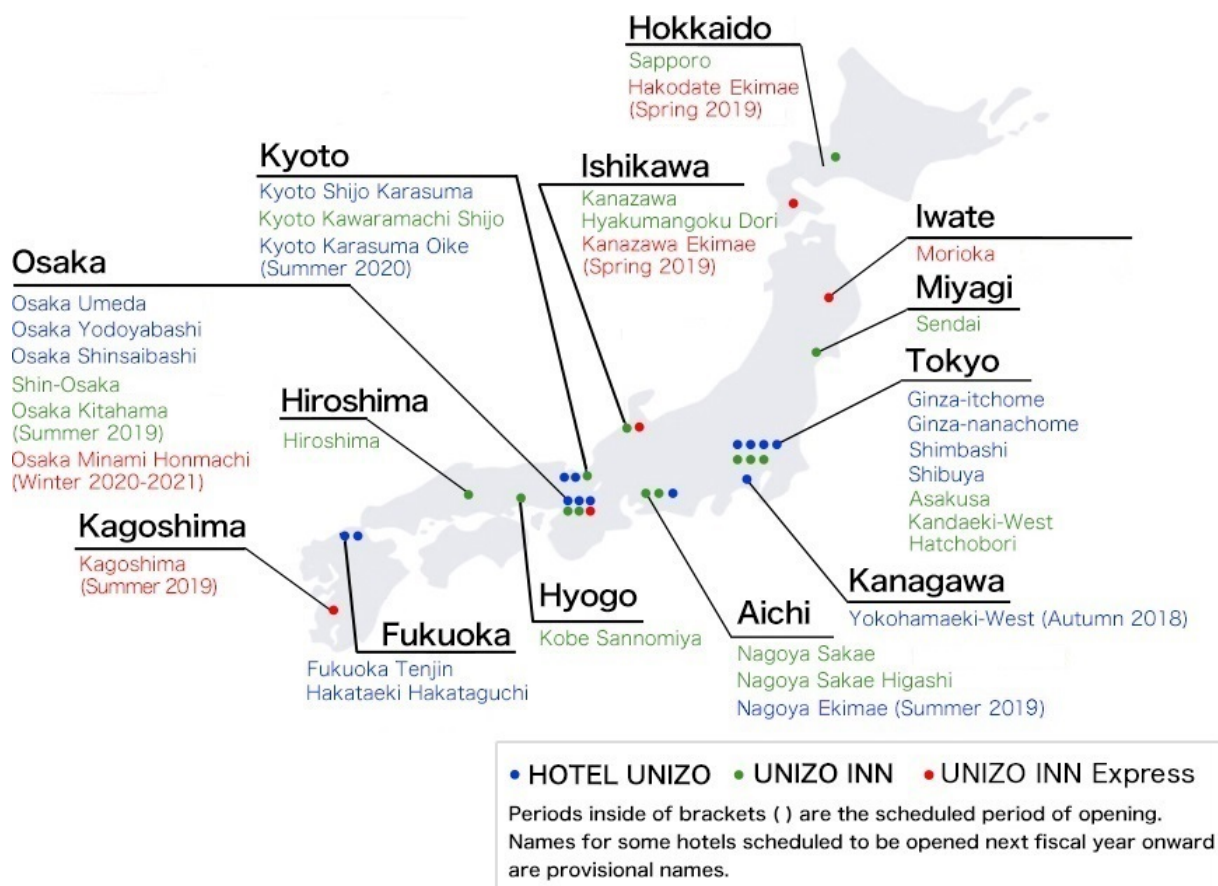

■UNIZO Group Hotels (as of the date of this release)

<Hotels in Operation> 23 Hotels, 5,022 Rooms

Brand	Hotels/Rooms	Hotel
HOTEL UNIZO	10 hotels, 2,344 rooms	Ginza-itchohome, Ginza-nanachome, Shimbashi, Shibuya, Kyoto Shijo Karasuma, Osaka Umeda, Osaka Yodoyabashi, Osaka Shinsaibashi, Fukuoka Tenjin, Hakataeki Hakataguchi
UNIZO INN	12 hotels, 2,419 rooms	Sapporo, Sendai, Asakusa, Kandaeki-West, Hatchobori, Kanazawa Hyakumangoku Dori, Nagoya Sakae, Nagoya Sakae Higashi, Kyoto Kawaramachi Shijo, Shin-Osaka, Kobe Sannomiya, Hiroshima
UNIZO INN Express	1 hotel, 259 rooms	Morioka

<Hotels in Planning and Development> 8 Hotels, 2,434 Rooms (planned)

Brand	Hotels/Rooms	Hotel
HOTEL UNIZO	3 hotels, 678 rooms	Yokohamaeki-West, Nagoya Ekimae, Kyoto Karasuma Oike
UNIZO INN	1 hotel, 291 rooms	Osaka Kitahama
UNIZO INN Express	4 hotels, 1,465 rooms	Hakodate Ekimae, Kanazawa Ekimae, Kagoshima, Osaka Minami Honmachi

■Contact

Public Relations Department, UNIZO Hotel Company, Limited
TEL: +81-3-3523-7574