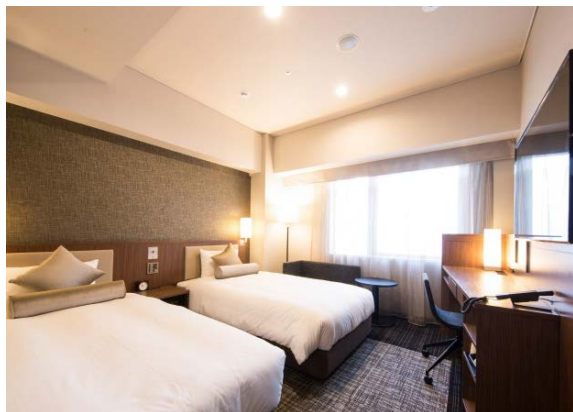

Guestrooms include a spacious bed, a large bathtub, Wi-Fi with security feature, and high-quality amenities. A tranquil color scheme creates a sense of elegance and luxury. The hotel also features an elevator system where room keys allow guests to stop only on their floor, in order to increase security. Additionally, a ladies' floor is available where female guests can relax in a specially designed lounge.

*Tsubo: 3.306m²

<Hotel Exterior Image, Location Map>

<Hotel Interior Images >

Twin Room

Ladies Lounge

(Note) Schedule, building details & size, details shown in images and other items are as planned as of the date of this release. Details are subject to change.